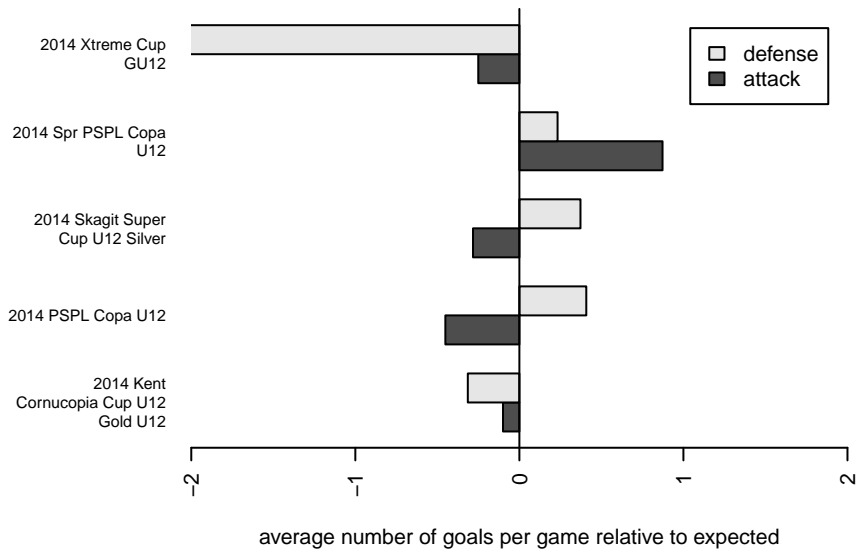

Performance relative to 13 month average