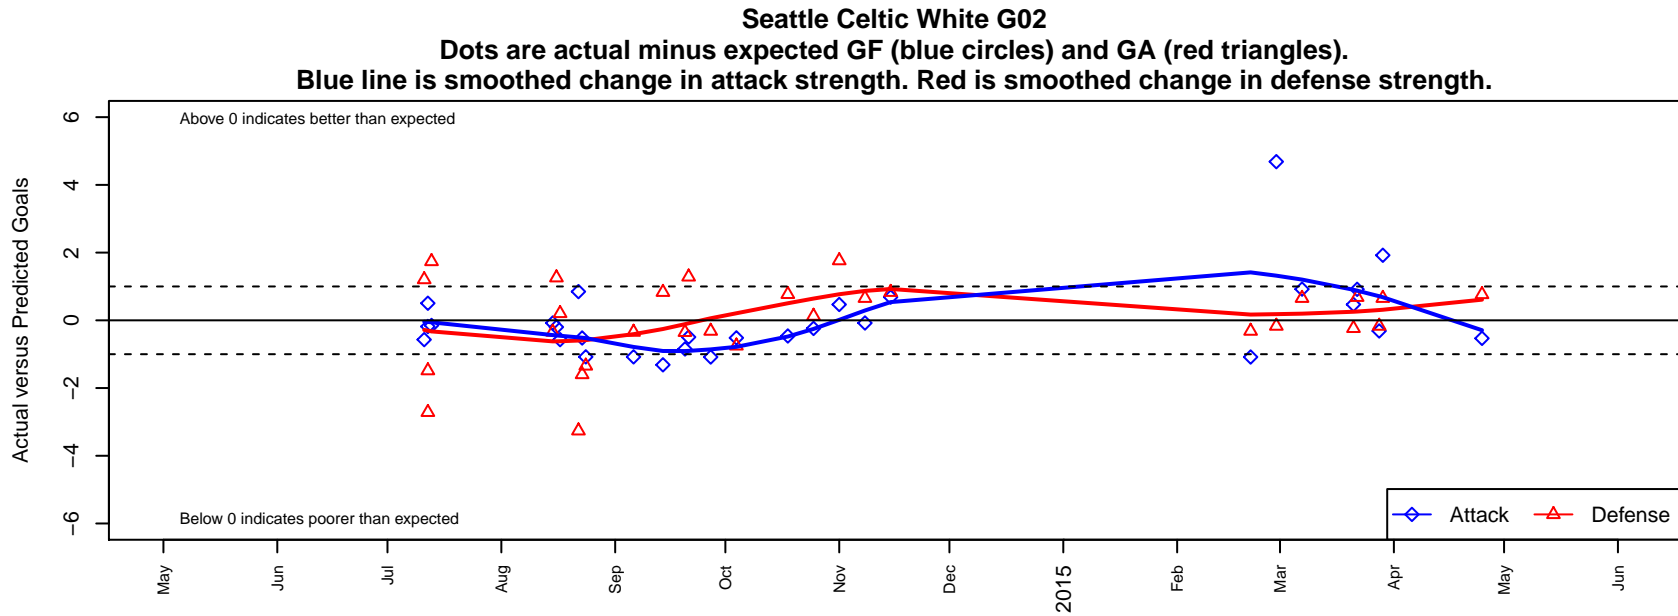

Seattle Celtic White G02

Seattle Celtic
 Seattle, WA
 G02 total strength=306
 attack=0.18 defense=0.18
 fall league = PSPL Copa U12
 spr league = Spr PSPL Copa U12

alt names used:
 SEATTLE CELTIC G02 WHITE (WA)
 Seattle Celtic G02 White
 SEATTLE CELTICSEATTLE CELTIC G02 WHIT
 Seattle Celtic G02 White
 Seattle Celtic White [G02]

Venues played:
 2014 Kent Cornucopia Cup U12 Gold U12
 2014 Skagit Super Cup U12 Silver
 2014 Xtreme Cup GU12
 2014 PSPL Copa U12
 2014 Spr PSPL Copa U12

**attack and defense variance (black dot)
relative to other teams
and top 10 in region**