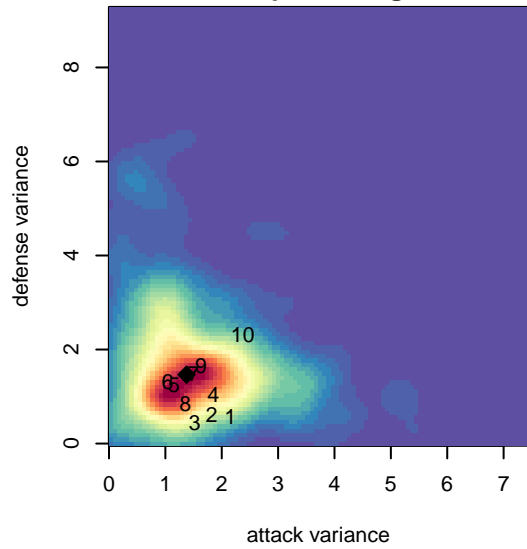

**attack and defense variance (black dot)
relative to other teams
and top 10 in region**