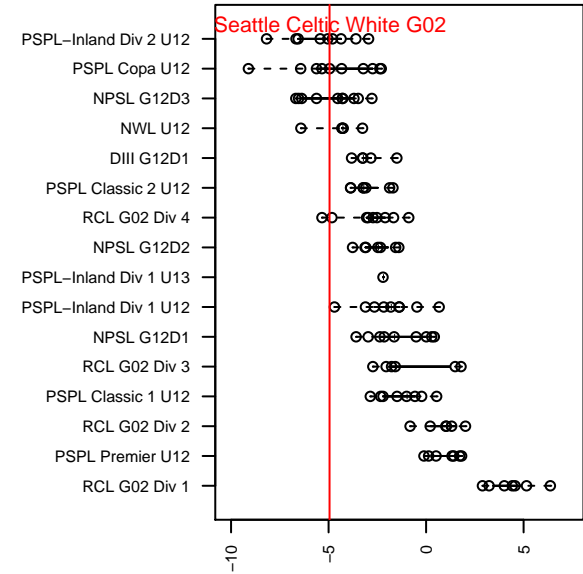

**attack and defense rating
relative to others at age
and all opponents in last 13 months**