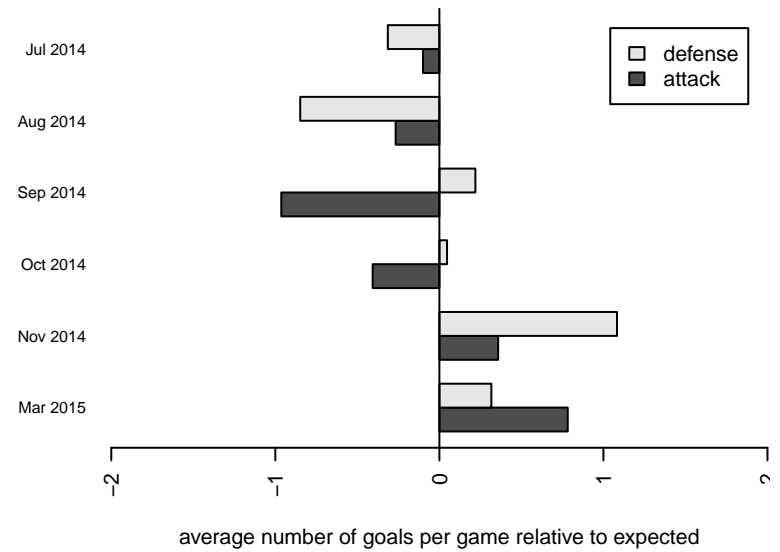

Performance relative to 13 month average