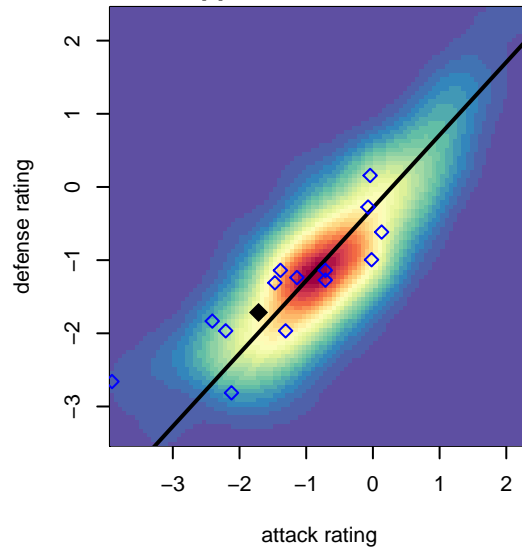

**attack and defense rating
relative to others at age
and all opponents in last 13 months**